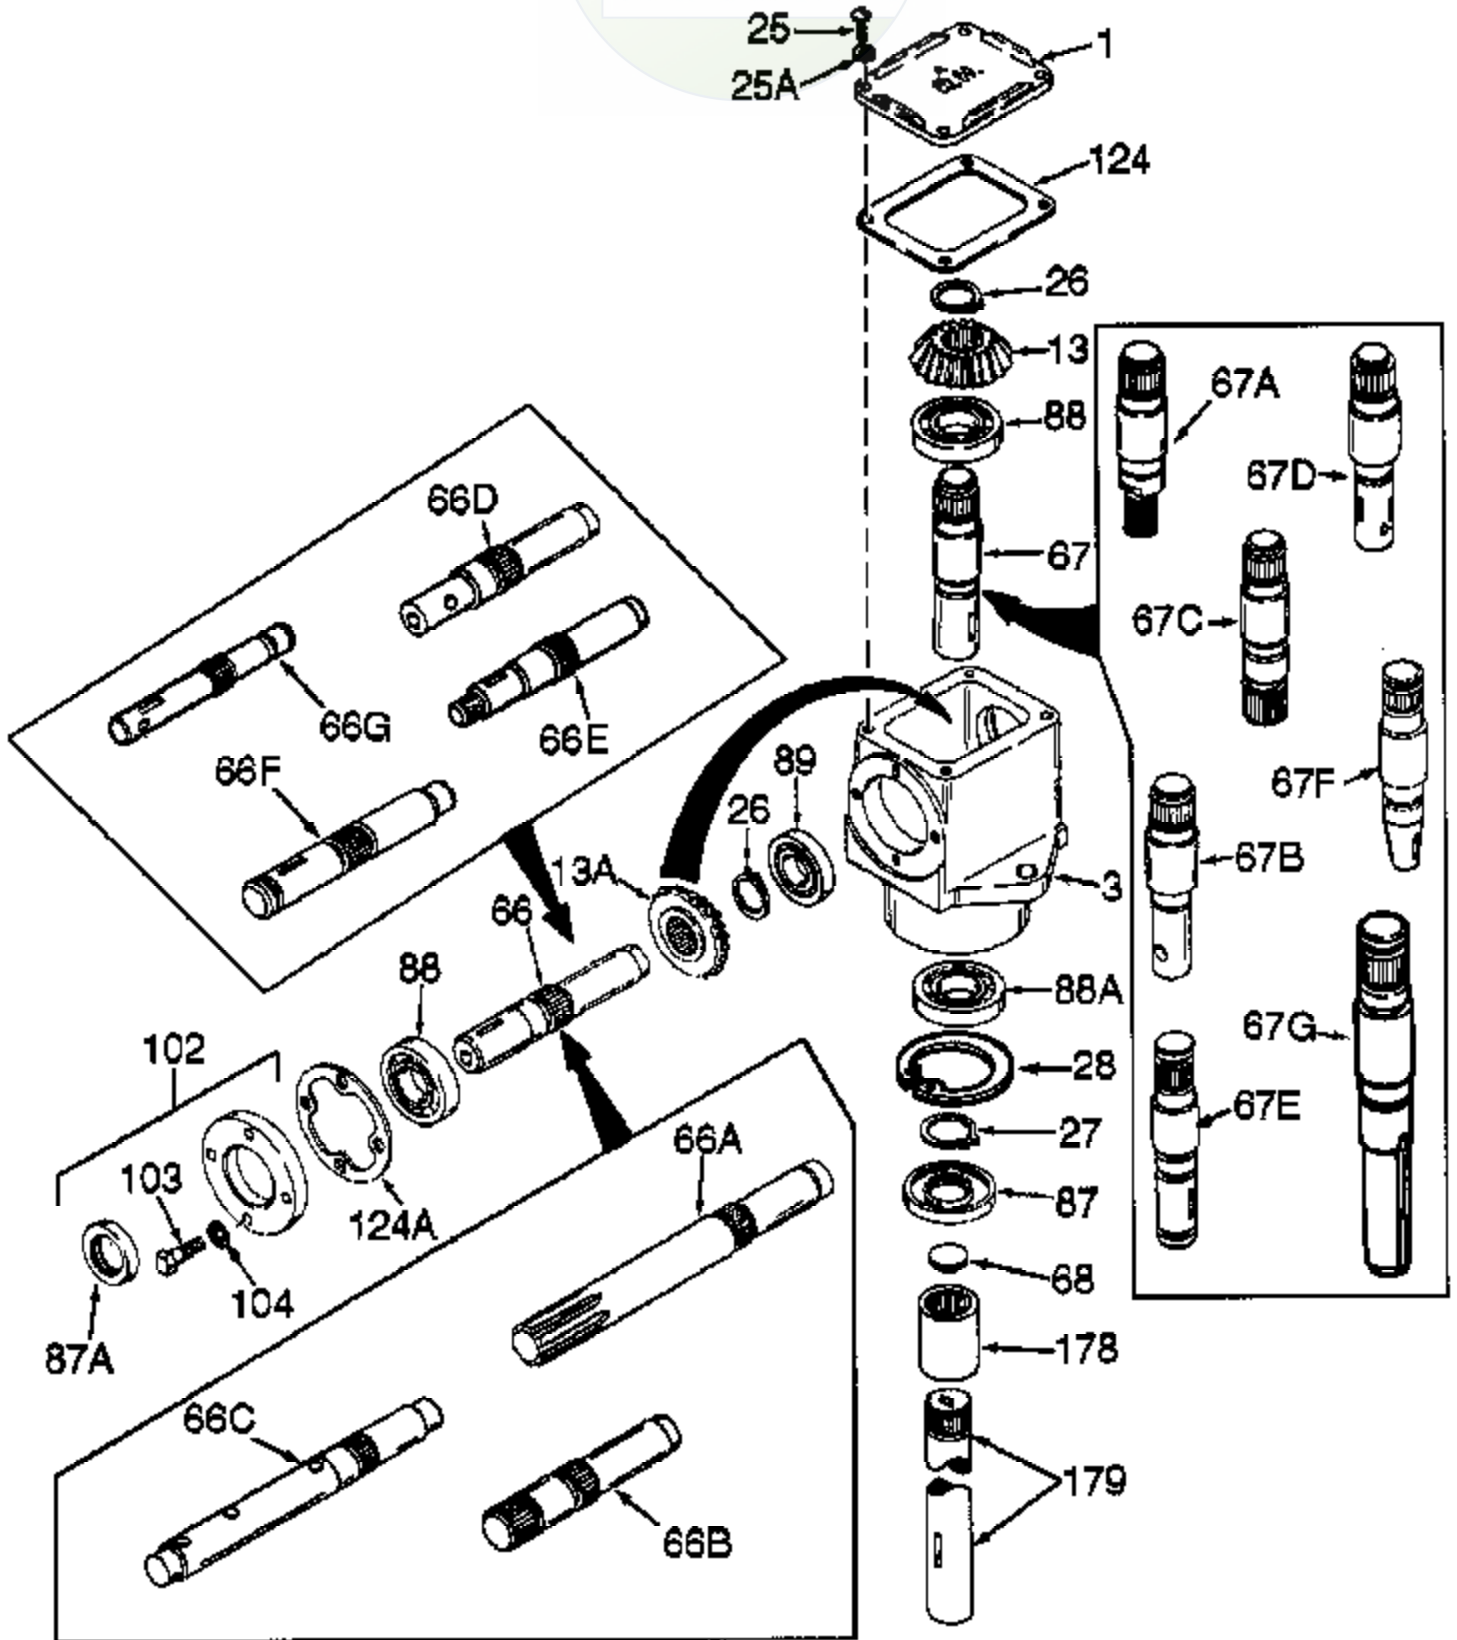

# JOIST

SICHER IST DAS:  
DAS ORIGINAL

Ref #	Part Number	Qty	Description
	794010A		R.H. Head Ass'y (Incl. 1 thru 124A)
1	772034		Right Hand Cover
3	770026A		Right Angle Drive Housing
13A	778046		Miter Gear (22 teeth)(7/8" ID)
13	778046		Miter Gear (22 teeth)(7/8" ID)
25	792025		Screw, 10-24 x 1/2"
26	788018		Snap Ring
27	788019		Snap Ring
66F	776059A		Input Shaft (5-7/32" long)
67E	776060A		Output Shaft (4-17/32" long)
87A	788031		Oil Seal
87	788029		Oil Seal
88A	780034	RAD-1792-P91	Ball Bearing
88	780034	Peerless	Ball Bearing
89	780024		Ball Bearing
102	786029		Retainer Cap & Seal (Incl. 87A & 103)
103	792026		Screw, 1/4-20 x 7/8"
124A	788030B		Cap Gasket
124	788028		Cover Gasket